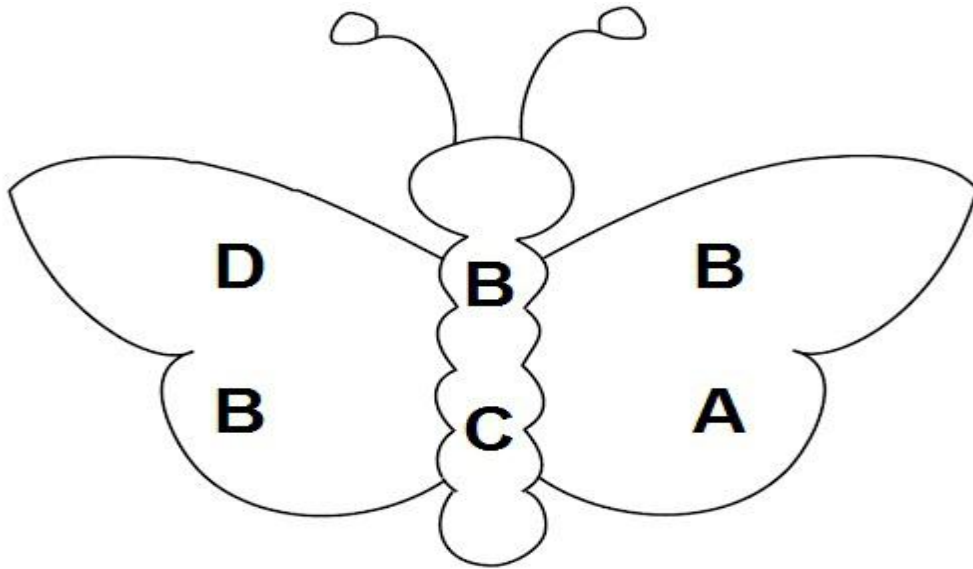

Shreyas Vidyalaya

Shree Rajnikant Jani Mang, Manjalpur, Vadodara -390004

Subject: English

Std: Play

Source: GrafalcoTextbook

Dear students,

Solve the given Workpage from Grafalco Textbook.

Currie Damania

Principal

→Colour the pictures according to the letter:

A a

→ Look at the picture and circle the letter which name it.:

“STAY HOME, STAY SAFE”

Nita P Jani
Academic Head
Shree Shreyas Education Trust

Pankaj Jani
Managing Secretary
Shree Shreyas Education Trust